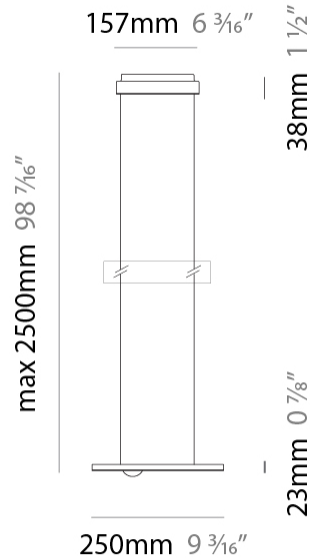

PROJECT	_____
TYPE	_____
SPECIFIER	_____
QUANTITY	_____
DATE	_____

PASSEPARTOUT SUSPENSION

D31024-

base number _____
Finish _____
Options _____

1. To build a product code in our configurator select the specify button on the base model # product page
2. To build a manual product code on this datasheet choose from the options listed below in blue font and add the suffix to the base model #

GENERAL

Series: Passepartout
Brand: Cini & Nils
Division: Design
Mounting Type: Suspension
Mounting Location: Ceiling
Subcategory: Pendant

PHYSICAL

Shape: Round
Diameter (mm): 250
Diameter (in): 9 7/8
Height (mm): 23
Depth (mm): 23
Height (in): 7/8
Depth (in): 7/8
Max. Overall Height (mm): 2500
Max. Overall Height (in): 98 7/16
Light Distribution: Direct / Indirect
Weight (kg): 2
Weight (lbs): 4.4
Fixture Finish: MBK / MWH / PCH / PGO
Fixture Material: Aluminum

ELECTRICAL

Lamp Type: LED
Total Output Wattage (W): 9 (Dir) / 10 (Ind)
Dimming: Tri-Mode (Non-Dimming and Phase Dimming (120Vac only) and 0-10V Dimming)
Driver Included: Yes
Driver Location: Integrated
Driver Type: Constant Current - Universal
Driver Class: Class 2
Input Voltage (V): 120 - 277
Constant Current (MA): 500

LED

Number of LEDs: 3
Color Temperature (°K): 2800
Nominal Lumen (lm): 2200
CRI: >90 CRI
Lamp Life (hrs): 50000

OPTICAL

RATINGS AND CERTIFICATIONS

Certified By: Certified for North American Standards
IP rating: IP20