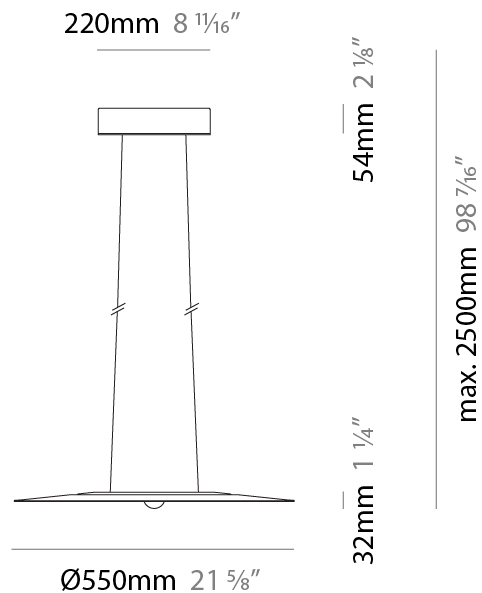

PASSEPARTOUT SUSPENSION

D31022-

base number _____
Finish Options _____

1. To build a product code in our configurator select the specify button on the base model # product page
2. To build a manual product code on this datasheet choose from the options listed below in blue font and add the suffix to the base model #

GENERAL

Series: Passepartout
Brand: Cini & Nils
Division: Design
Mounting Type: Suspension
Mounting Location: Ceiling
Subcategory: Pendant

PHYSICAL

Shape: Round
Diameter (mm): 550
Diameter (in): 21 ⁵/₈
Height (mm): 32
Height (in): 1 ¹/₄
Max. Overall Height (mm): 2500
Max. Overall Height (in): 98 ⁷/₁₆
Light Distribution: Direct / Indirect
Weight (kg): 6.3
Weight (lbs): 5.07
Fixture Finish: MWH / MBK / PCH / PGO / MSI / MGD
Fixture Material: Aluminum

ELECTRICAL

Lamp Type: LED
Input Wattage (W): 29
Total Output Wattage (W): 12.6 (Dir) / 14.9 (Ind)
Dimming: Tri-Mode (Non-Dimming and Phase Dimming (120Vac only) and 0-10V Dimming)
Driver Included: Yes
Driver Location: Integrated
Driver Type: Constant Current - Universal
Driver Class: Class 1
Input Voltage (V): 120 - 277
Constant Current (MA): 350

LED

Number of LEDs: 2
Color Temperature (°K): 2800
Nominal Lumen (lm): 2800
CRI: >90 CRI
Lamp Life (hrs): 50000

OPTICAL

RATINGS AND CERTIFICATIONS

Certified By: Certified for North American Standards
IP rating: IP20